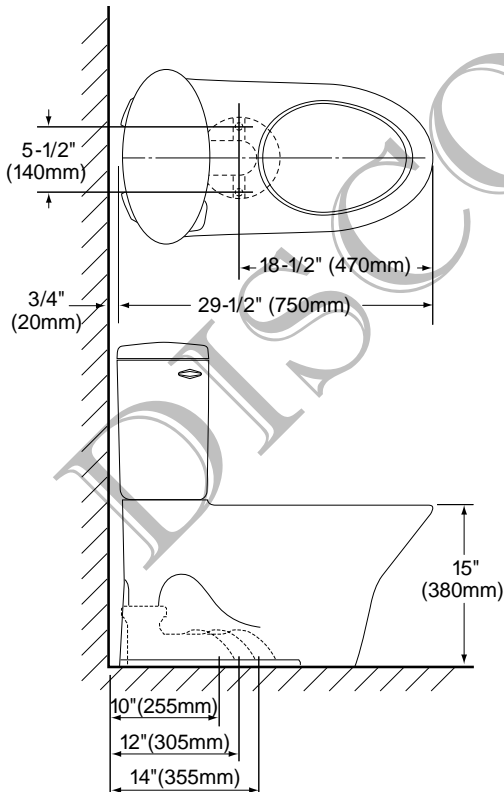

### PRODUCT SPECIFICATION

The two-piece G-Max flushing system toilet shall be 1.6GPF/6.0LPF. Toilet shall have high-profile tank, elongated front bowl and chrome trip lever. Toilet shall be TOTO Model CST804S\_\_\_\_.

### SPECIFICATIONS

- Water Use 1.6 GPF/6.0LPF
- Flush System G-Max®
- Min. Water Pressure 8 psi (static)
- Water Surface 10-1/4" x 8-1/2"
- Trap Diameter 2-1/16"
- Rough-in 12" (10" and 14" available)
- Trap Seal 2-5/8"
- Warranty One Year Limited Warranty
- Material Vitreous china
- Shipping Weight CT804S - 75.5lbs  
ST804S - 26.5lbs
- Shipping Dimensions CT804S  
30-1/8" L x 16-3/4" W x 22" H  
  
ST804S  
16-7/8" L x 9-1/4" W  
x 16-3/8" H

\*Suggested dimension  
\*\*NOTE: Water supply rough-in is significantly wider than standard 5" rough-in. Consult your builder or contractor.

**TOTO**

*These dimensions and specifications are subject to change without notice*