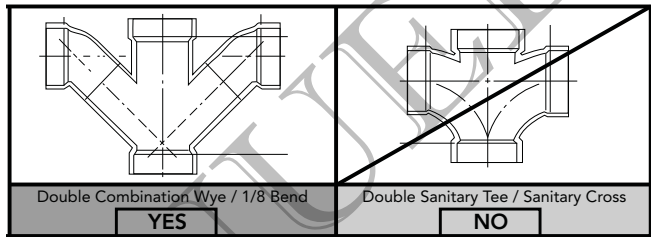

CST804S

Pacifica® Close Coupled Toilet, 1.6GPF/6.0 GPF

SPECIFICATIONS

- Water Use 1.6 GPF/6.0LPF
- Flush System G-Max®
- Min. Water Pressure 8 psi (static)
- Water Surface 10-1/4" x 8-1/2"
- Trap Diameter 2-1/16"
- Rough-in 12" (10" and 14" available)
- Trap Seal 2-5/8"
- Warranty One Year Limited Warranty
- Material Vitreous china
- Shipping Weight CT804S - 75.5lbs
  ST804S - 26.5lbs
- Shipping Dimensions CT804S
  30-1/8" L x 16-3/4" W x 22" H

  ST804S
  16-7/8" L x 9-1/4" W
  x 16-3/8" H

INSTALLATION NOTES

Back-to-Back Toilet Installations:
TOTO recommends the use of a nationally listed, double sanitary tee-wye only, in vertical waste stacks, in accordance with the stipulations noted in the majority of nationally recognized plumbing codes.

*Suggested dimension
**NOTE: Water supply rough-in is significantly wider than standard 5" rough-in. Consult your builder or contractor.

TOTO

These dimensions and specifications are subject to change without notice