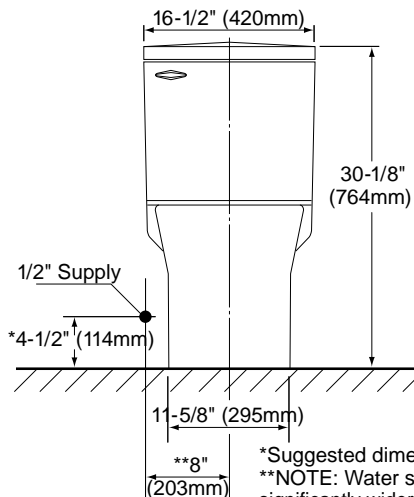

### PRODUCT SPECIFICATION

The two-piece G-Max flushing system toilet shall be 1.6GPF/6.0LPF. Toilet shall have high-profile tank, elongated front bowl and chrome trip lever. Toilet shall be TOTO Model CST804S\_\_\_\_.

### SPECIFICATIONS

- Water Use 1.6 GPF/6.0LPF
- Flush System G-Max®
- Min. Water Pressure 8 psi (static)
- Water Surface 10-1/4" x 8-1/2"
- Trap Diameter 2-1/16"
- Rough-in 12" (10" and 14" available)
- Trap Seal 2-5/8"
- Warranty One Year Limited Warranty
- Material Vitreous china
- Shipping Weight CT804S - 75.5lbs  
ST804S - 26.5lbs
- Shipping Dimensions CT804S  
30-1/8" L x 16-3/4" W x 22" H  
  
ST804S  
16-7/8" L x 9-1/4" W  
x 16-3/8" H

\*Suggested dimension  
\*\*NOTE: Water supply rough-in is significantly wider than standard 5" rough-in. Consult your builder or contractor.

**TOTO**

*These dimensions and specifications are subject to change without notice*